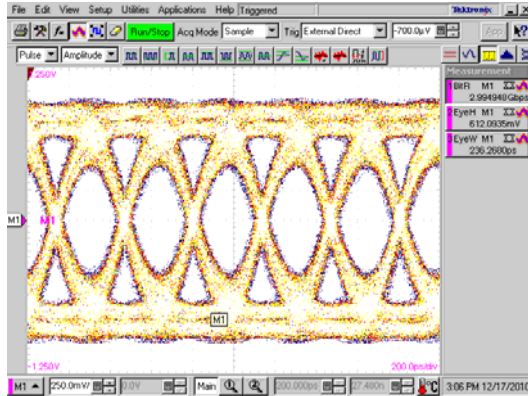

Cable Testing up to and including 4Gbps Data Rates

24 AWG Twin	1100	800	400	--	--	395	390	255	--	--
26 AWG Twin	1050	600	200	--	--	385	330	165	--	--

3Gbps

	Center Eye Height in mVolts					Eye Width in psec				
	10 ft	20 ft	30 ft	40 ft	50 ft	10 ft	20 ft	30 ft	40 ft	50 ft
24 AWG Quad	700	175	0	---	---	220	150	0	---	---
24 AWG Twin	700	400	150	---	---	235	186	25	---	---
26 AWG Twin	650	250	0	---	---	220	125	0	---	---

4Gbps

	Center Eye Height in mVolts					Eye Width in psec				
	10 ft	20 ft	30 ft	40 ft	50 ft	10 ft	20 ft	30 ft	40 ft	50 ft
24 AWG Quad	400	0	---	---	---	125	0	---	---	---
24 AWG Twin	500	100	---	---	---	135	60	---	---	---
26 AWG Twin	400	0	---	---	---	120	0	---	---	---