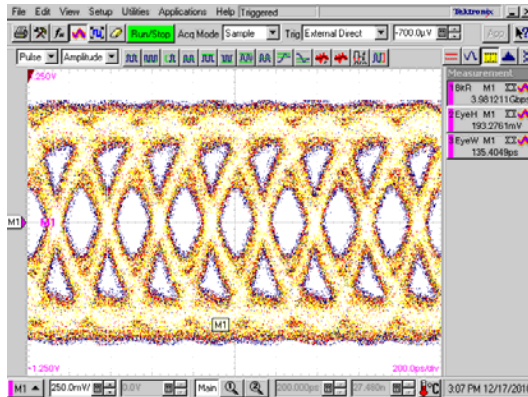

Cable Testing up to and including 4Gbps Data Rates

24 AWG Twin	1100	800	400	--	--	395	390	255	--	--
26 AWG Twin	1050	600	200	--	--	385	330	165	--	--

3Gbps

	Center Eye Height in mVolts					Eye Width in psec				
	10 ft	20 ft	30 ft	40 ft	50 ft	10 ft	20 ft	30 ft	40 ft	50 ft
24 AWG Quad	700	175	0	---	---	220	150	0	---	---
24 AWG Twin	700	400	150	---	---	235	186	25	---	---
26 AWG Twin	650	250	0	---	---	220	125	0	---	---

4Gbps

	Center Eye Height in mVolts					Eye Width in psec				
	10 ft	20 ft	30 ft	40 ft	50 ft	10 ft	20 ft	30 ft	40 ft	50 ft
24 AWG Quad	400	0	---	---	---	125	0	---	---	---
24 AWG Twin	500	100	---	---	---	135	60	---	---	---
26 AWG Twin	400	0	---	---	---	120	0	---	---	---